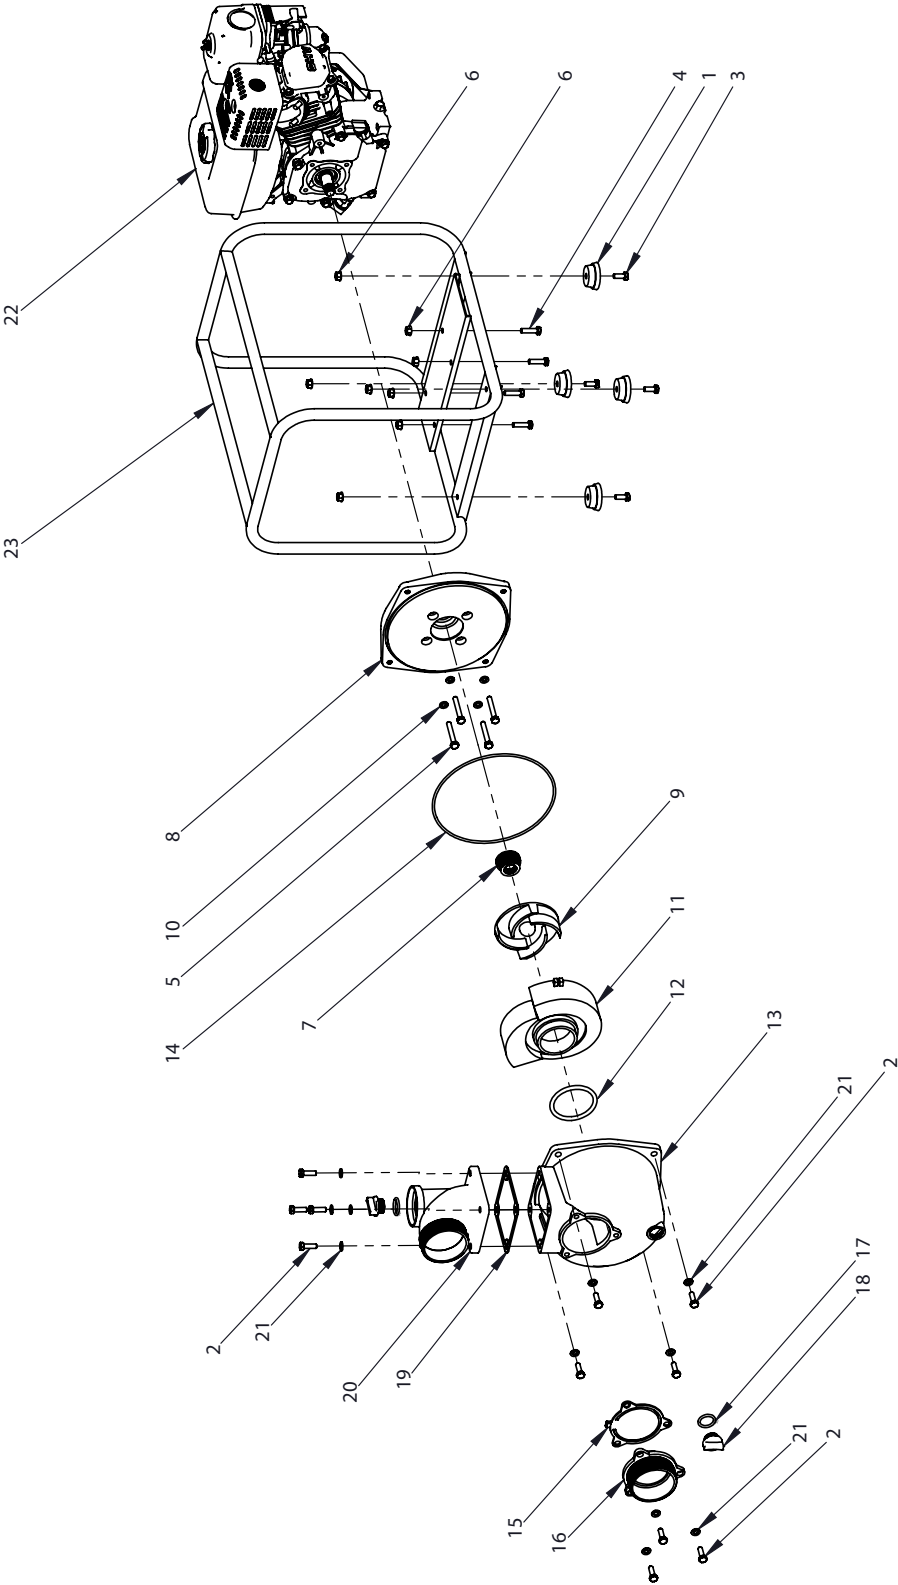

WP6530 PARTS EXPLOSION

WP6520 PARTS LIST

KEY	PART #	DESCRIPTION	QTY.
1	--	CASE OUTBOARD PUMP 2 INCH	1
2	--	CASE INBOARD PUMP 2 INCH	1
3	913302	FLANGE DISCHARGE PUMP 2 IN	1
4	913303	FLANGE INLET PUMP 2 IN	1
5	913305	IMPELLER PUMP 2 IN	1
6	913306	VOLUTE PUMP 2 INCH	1
7	92702	CAP PRIMER PUMP 2 IN	2
8	913350	FLAP CHECK PUMP 2 IN	1
9	913350	GASKET DISCHARGE PUMP 2 IN	1
10	913350	O-RING CASE PUMP 2 IN	1
11	913350	O-RING VOLUTE PUMP 2 IN	1
12	92702	GASKET PUMP PRIMER CAP	2
13	913350	WASHER M8 RUBBER	4
14	913346	KIT PUMP SEAL 2 IN	1
15	--	BOLT M8 X 20 HHCS GR 8.8 ZN F-T	11
16	--	BOLT M8 X 25 HHFCS GR8.8 ZN	4
17	--	BOLT M8 X 55 HHFCS GR8.8 ZN	4
18	--	BOLT M8 X 1.25 X 30 HHFCS GR8.8 ZN	4
19	--	WASHER FLAT M8 8.4 X 16 X 1.6 THK GR8.8 ZN	11
20	--	WELDMENT FRAME PUMP 2 INCH	1
21	92701	BASE FOOT RUBBER WATER PUMP	4
22	--	NUT M8 X 1.25 HSF	8
23	92000	ENGINE 196CC	1
--	92772	REPLACEMENT PUMP (NOT SHOWN)	1
--	92779	KIT ATTACHMENTS 2" PUMP (NOT SHOWN)	1

WP6530 PARTS LIST

KEY	PART #	DESCRIPTION	QTY.
1	92701	BASE FOOT RUBBER WATER PUMP	4
2	--	BOLT M8 X 25 HHFCS GR8.8 ZN	11
3	--	BOLT M8 X 20 HHCS GR 8.8 ZN F-T	4
4	--	BOLT M8 X 1.25 X 30 HHFCS GR8.8 ZN	4
5	--	BOLT M8 X 55 HHFCS GR8.8 ZN	4
6	--	NUT M8 X 1.25 HSF	8
7	913359	KIT PUMP SEAL 3 INCH	1
8	--	CASE INBOARD PUMP 3 INCH	1
9	913351	IMPELLER PUMP 3 INCH	1
10	913343	WASHER M8 RUBBER	4
11	913326	VOLUTE PUMP 3 INCH	1
12	913343	O RING PUMP VOLUTE 3 INCH	1
13	--	CASE PUMP OUTBOARD 3 INCH	1
14	913343	O RING PUMP CASE 3 INCH	1
15	913343	CHECK FLAP PUMP 3 INCH	1
16	913323	FLANGE INLET PUMP 3 INCH	1
17	92702	GASKET PUMP PRIMER CAP	2
18	92702	CAP PRIMER PUMP	2
19	913343	GASKET PUMP DISCHARGE 3 IN	1
20	913322	FLANGE DISCHARGE PUMP 3 IN	1
21	--	WASHER FLAT M8 8.4 X 16 X 1.6 THK GR8.8 ZN	11
22	92000	ENGINE 196CC	1
23	--	WELDMENT FRAME PUMP 3 INCH	1
--	92773	REPLACEMENT PUMP (NOT SHOWN)	1
--	92781	ATTACHMENT KIT 3" PUMP (NOT SHOWN)	1