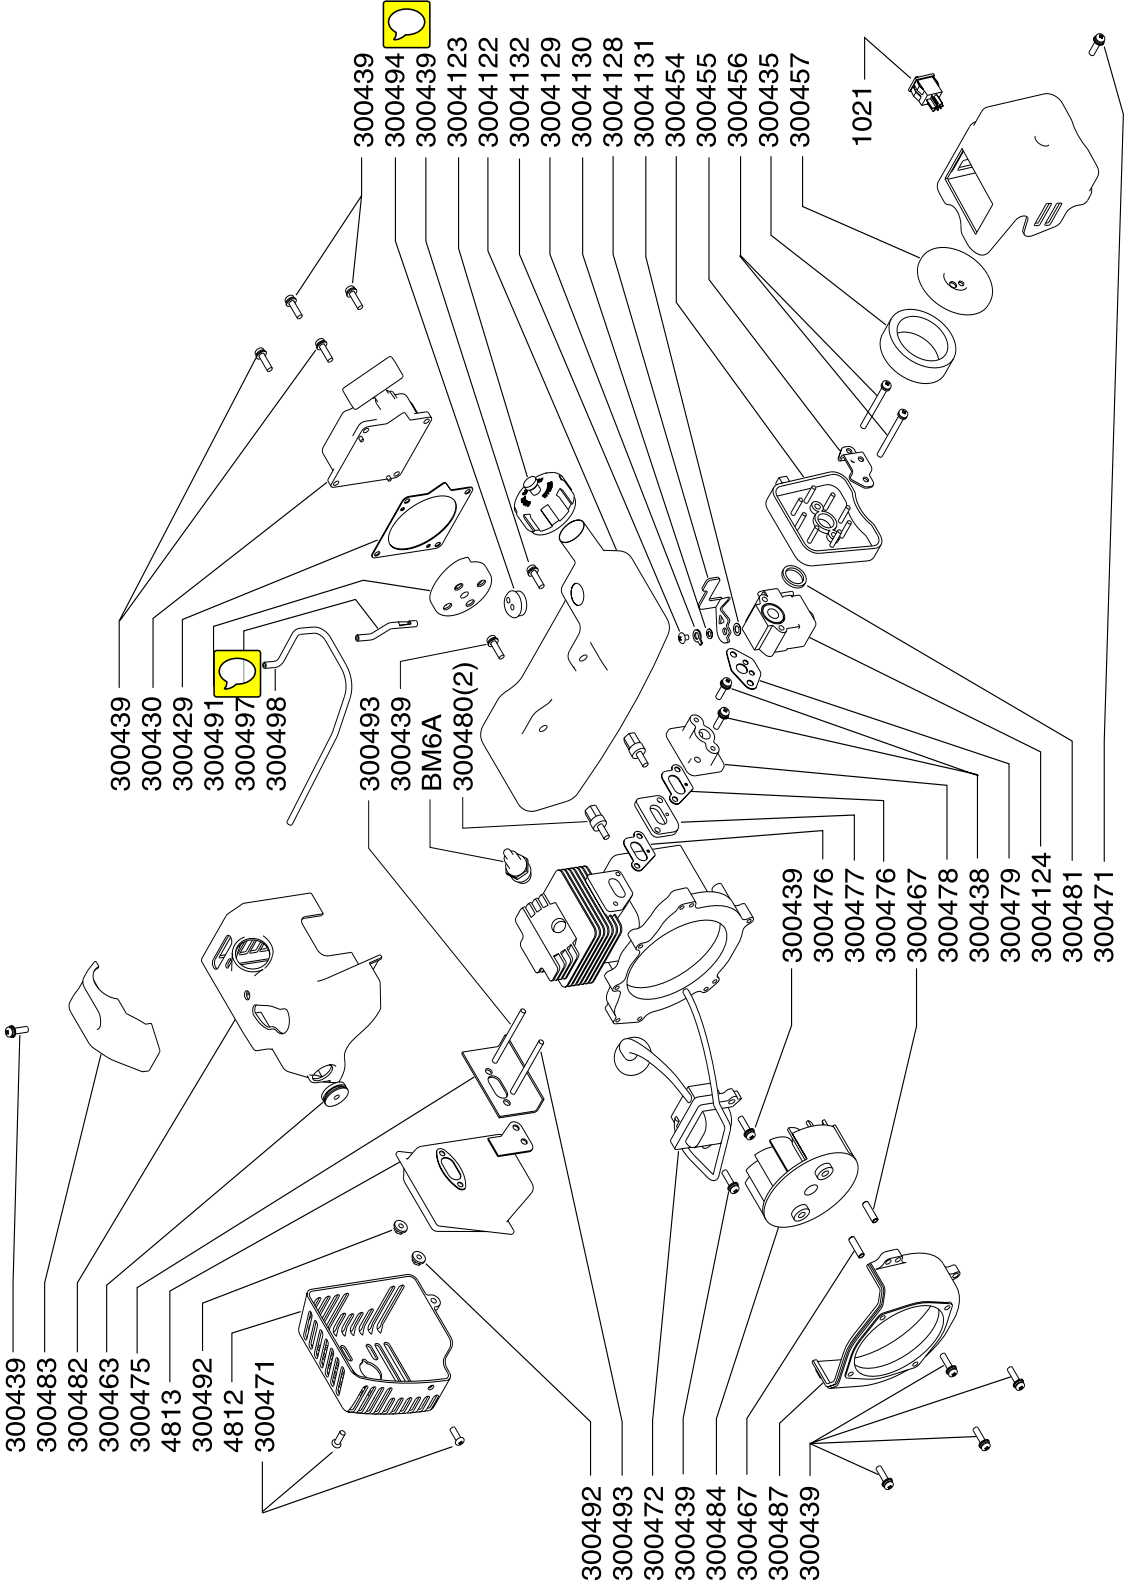

WP4310 WATER PUMP ENGINE BREAKDOWN

WP4310 WATER PUMP BREAKDOWN

WP4310 WATER PUMP PARTS LIST

MINIMUM ORDER \$10.00

ENGINE PARTS

Part #	Description	Qty.
1021	SWITCH, ROCKER.....	1
300429	PLATE, RECOIL.....	1
300430	RECOIL ASSEMBLY.....	1
300435	FILTER, AIR.....	1
300438	BOLT W/WASHER, M5 X 25MM.....	2
300439	BOLT W/WASHER, M5 X 18MM.....	13
300454	BASE, INTAKE.....	1
300455	PLATE, INTAKE COVER ADAPTER.....	1
300456	BOLT, M5 X 50MM.....	2
300457	COVER, AIR FILTER.....	1
300463	GROMMET, ENGINE SHROUD.....	1
300467	PIN, LOCATING.....	2
300471	BOLT, M5 X 12MM.....	3
300472	COIL, IGNITION.....	1
300475	GASKET, MUFFLER.....	1
300476	GASKET, INTAKE.....	2
300477	HEAT DISK.....	1
300478	WINDPIPE, INTAKE.....	1
300479	GASKET, CARBURETOR.....	1
300480	SPACER, FUEL TANK THREADED.....	2
300481	O-RING.....	1
300482	SHROUD, ENGINE.....	1
300483	COVER, ENGINE SHROUD.....	1
300484	FLYWHEEL, MAGNETO.....	1
300487	MOUNT RING AND SHROUD.....	1
300488	CHOKE (NOT SHOWN).....	1
300491	RECOIL CLUTCH.....	1
300492	NUT, M6.....	2
300493	BOLT, STUD M6 X 62MM.....	2
300494	GROMMET, FUEL TANK, 2-HOLE.....	1
300497	HOSE, PRIMER LINE 4".....	1
300498	HOSE, PRIMER LINE 9".....	1
3004103	FILTER, FUEL (NOT SHOWN).....	1
3004106	GUARD, FLYWHEEL (NOT SHOWN).....	1
3004109	PRIMER BULB (NOT SHOWN).....	1
3004120	SCREW, CHOKE LEVER (NOT SHOWN).....	1
3004122	FUEL TANK.....	1
3004123	CAP, FUEL, MANUAL VENTING.....	1
3004124	CARBURETOR.....	1
3004126	THROTTLE LEVER ASSEMBLY (NOT SHOWN).....	1
3004127	ENGINE, 2-CYCLE 43CC VIPER.....	1
3004128	LEVER, THROTTLE.....	1
3004129	WASHER WITH TAB, THROTTLE LEVER.....	1
3004130	WASHER, FLAT, THROTTLE LEVER.....	1
3004131	WASHER, NYLON, THROTTLE LEVER.....	1
3004132	SCREW, THROTTLE LEVER.....	1
4812	COVER, MUFFLER, METAL.....	1
4813	MUFFLER, CATALYTIC CONVERTER.....	1
BM6A	SPARK PLUG (CHAMPION CJ8).....	1