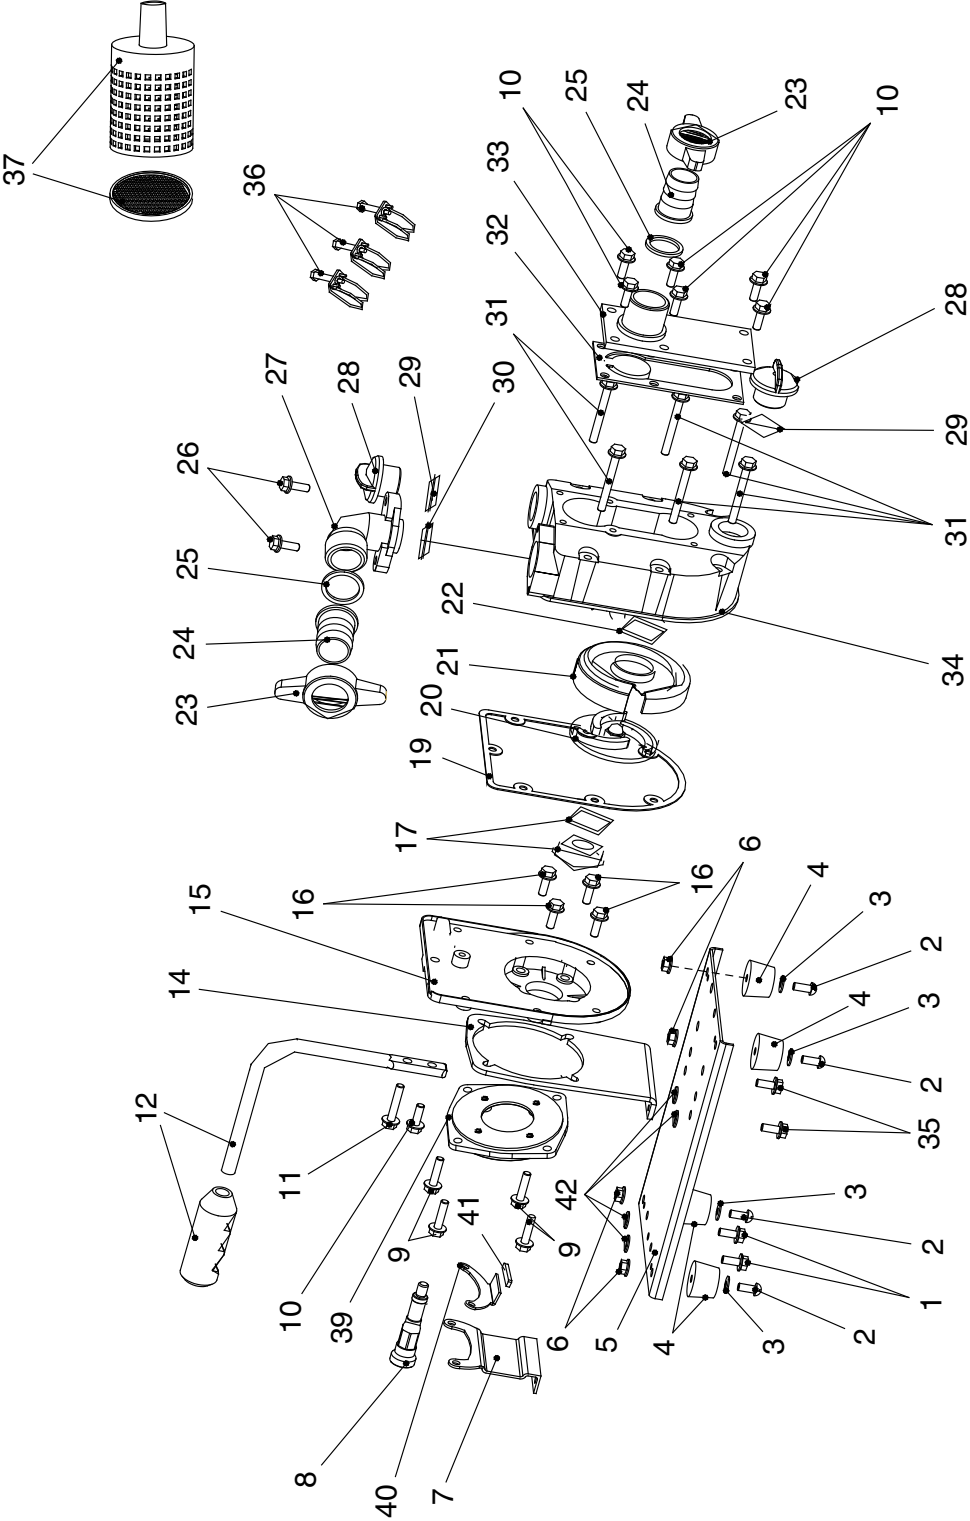

WP4310 WATER PUMP ENGINE BREAKDOWN

WP4310 WATER PUMP BREAKDOWN

WP4310 WATER PUMP PARTS LIST

MINIMUM ORDER \$10.00

ENGINE PARTS

Part #	Description	Qty.
1021	SWITCH, ROCKER.....	1
300429	PLATE, RECOIL.....	1
300430	RECOIL ASSEMBLY.....	1
300435	FILTER, AIR.....	1
300438	BOLT W/WASHER, M5 X 25MM.....	2
300439	BOLT W/WASHER, M5 X 18MM.....	13
300454	BASE, INTAKE.....	1
300455	PLATE, INTAKE COVER ADAPTER.....	1
300456	BOLT, M5 X 50MM.....	2
300457	COVER, AIR FILTER.....	1
300463	GROMMET, ENGINE SHROUD.....	1
300467	PIN, LOCATING.....	2
300471	BOLT, M5 X 12MM.....	3
300472	COIL, IGNITION.....	1
300475	GASKET, MUFFLER.....	1
300476	GASKET, INTAKE.....	2
300477	HEAT DISK.....	1
300478	WINDPIPE, INTAKE.....	1
300479	GASKET, CARBURETOR.....	1
300480	SPACER, FUEL TANK THREADED.....	2
300481	O-RING.....	1
300482	SHROUD, ENGINE.....	1
300483	COVER, ENGINE SHROUD.....	1
300484	FLYWHEEL, MAGNETO.....	1
300487	MOUNT RING AND SHROUD.....	1
300488	CHOKE (NOT SHOWN).....	1
300491	RECOIL CLUTCH.....	1
300492	NUT, M6.....	2
300493	BOLT, STUD M6 X 62MM.....	2
300494	GROMMET, FUEL TANK, 2-HOLE.....	1
300497	HOSE, PRIMER LINE 4".....	1
300498	HOSE, PRIMER LINE 9".....	1
3004103	FILTER, FUEL (NOT SHOWN).....	1
3004106	GUARD, FLYWHEEL (NOT SHOWN).....	1
3004109	PRIMER BULB (NOT SHOWN).....	1
3004120	SCREW, CHOKE LEVER (NOT SHOWN).....	1
3004122	FUEL TANK.....	1
3004123	CAP, FUEL, MANUAL VENTING.....	1
3004124	CARBURETOR.....	1
3004126	THROTTLE LEVER ASSEMBLY (NOT SHOWN).....	1
3004127	ENGINE, 2-CYCLE 43CC VIPER.....	1
3004128	LEVER, THROTTLE.....	1
3004129	WASHER WITH TAB, THROTTLE LEVER.....	1
3004130	WASHER, FLAT, THROTTLE LEVER.....	1
3004131	WASHER, NYLON, THROTTLE LEVER.....	1
3004132	SCREW, THROTTLE LEVER.....	1
4812	COVER, MUFFLER, METAL.....	1
4813	MUFFLER, CATALYTIC CONVERTER.....	1
BM6A	SPARK PLUG (CHAMPION CJ8).....	1