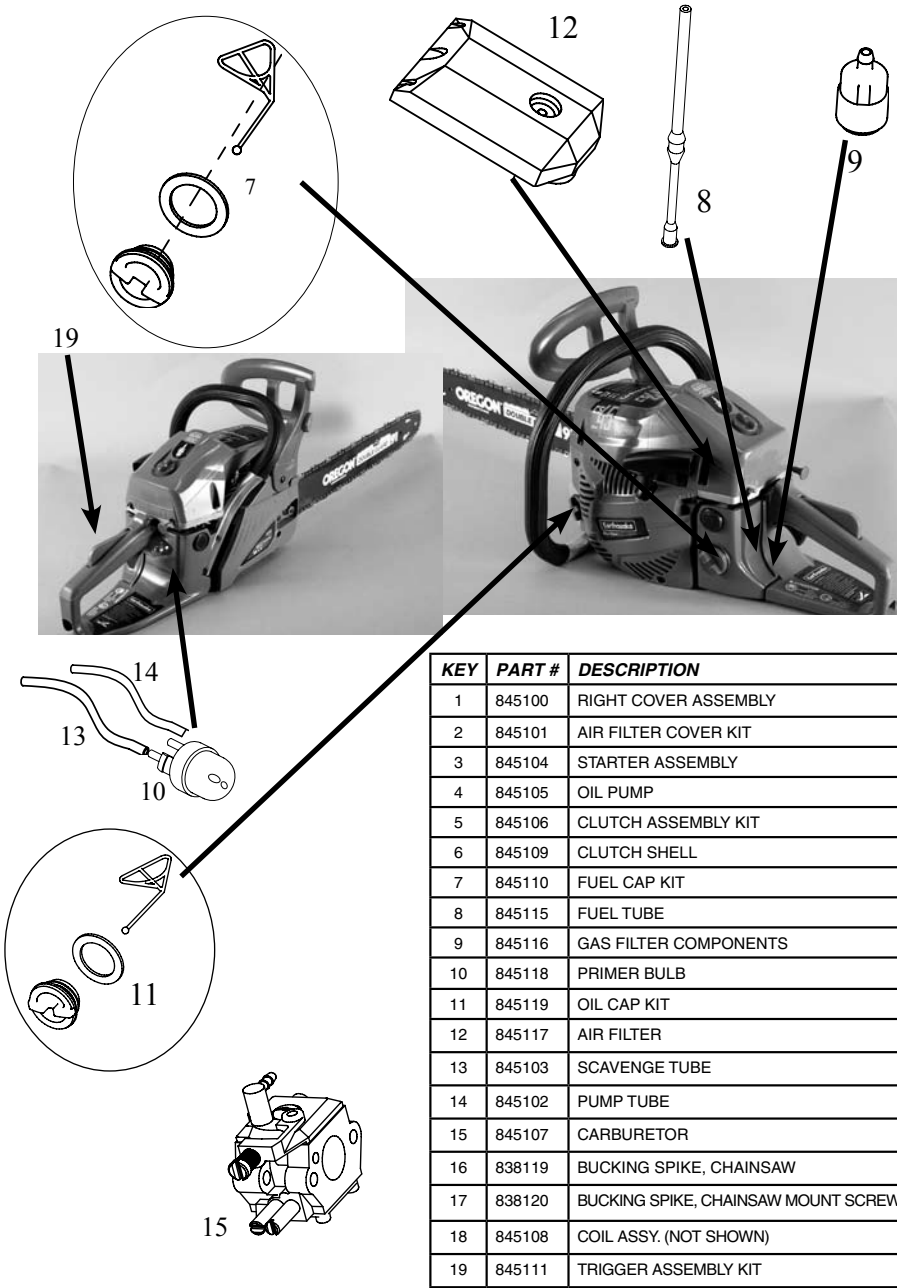

Parts Explosions

Parts Explosions

KEY	PART #	DESCRIPTION	QTY.
1	845100	RIGHT COVER ASSEMBLY	1
2	845101	AIR FILTER COVER KIT	1
3	845104	STARTER ASSEMBLY	1
4	845105	OIL PUMP	1
5	845106	CLUTCH ASSEMBLY KIT	1
6	845109	CLUTCH SHELL	1
7	845110	FUEL CAP KIT	1
8	845115	FUEL TUBE	1
9	845116	GAS FILTER COMPONENTS	1
10	845118	PRIMER BULB	1
11	845119	OIL CAP KIT	1
12	845117	AIR FILTER	1
13	845103	SCAVENGE TUBE	1
14	845102	PUMP TUBE	1
15	845107	CARBURETOR	1
16	838119	BUCKING SPIKE, CHAINSAW	1
17	838120	BUCKING SPIKE, CHAINSAW MOUNT SCREW	2
18	845108	COIL ASSY. (NOT SHOWN)	1
19	845111	TRIGGER ASSEMBLY KIT	1