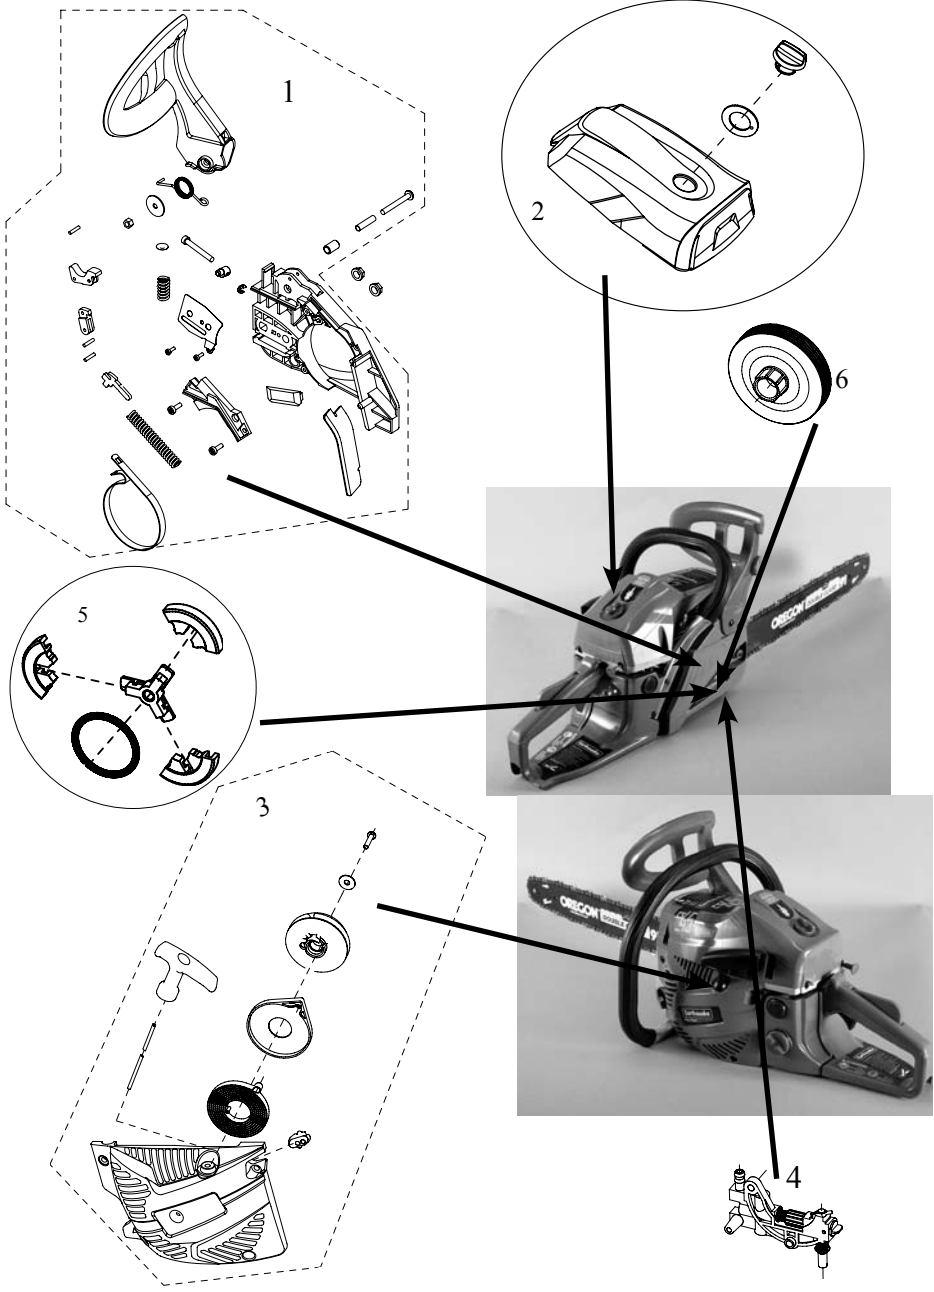

Parts Explosions

Parts Explosions

KEY	PART #	DESCRIPTION	QTY.
1	845100	RIGHT COVER ASSEMBLY	1
2	845101	AIR FILTER COVER KIT	1
3	845104	STARTER ASSEMBLY	1
4	845105	OIL PUMP	1
5	845106	CLUTCH ASSEMBLY KIT	1
6	845109	CLUTCH SHELL	1
7	845110	FUEL CAP KIT	1
8	845115	FUEL TUBE	1
9	845116	GAS FILTER COMPONENTS	1
10	845118	PRIMER BULB	1
11	845119	OIL CAP KIT	1
12	845117	AIR FILTER	1
13	845103	SCAVENGE TUBE	1
14	845102	PUMP TUBE	1
15	845107	CARBURETOR	1
16	838119	BUCKING SPIKE, CHAINSAW	1
17	838120	BUCKING SPIKE, CHAINSAW MOUNT SCREW	2
18	845108	COIL ASSY. (NOT SHOWN)	1
19	845111	TRIGGER ASSEMBLY KIT	1