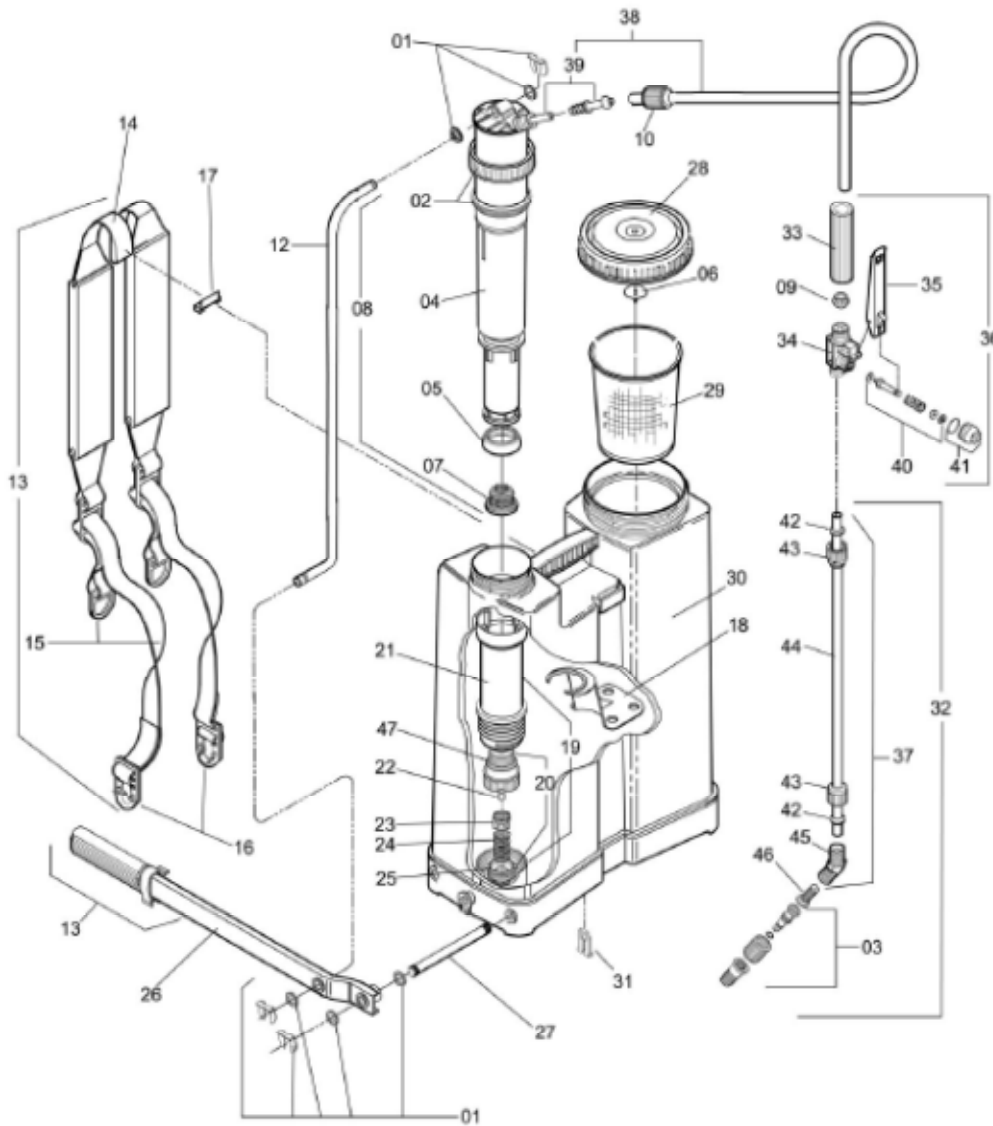

New HD400 White/Orange Parts Breakdown

N.	P/N	DESCRIPTION	Qty	N.	P/N	DESCRIPTION	Qty
1	1198800	Washers and lock rings	1	26	615005	Lever	1
2	907121	Gasket holder and gasket	1	27	293324	Lever shaft	1
3	325787	Blue adjustable cone nozzle	1	28	654921	Lid with diaphragm	1
4	188250	Chamber (0.23 gallons)	1	29	942920	Fill basket strainer	1
5	568535	Piston cup (Viton®)	1	30	1211212	Tank	1
6	560573	Diaphragm	1	31	277350	Shaft lock	1
7	173630	Sphere valve	1	32	635854	Spray lance	1
8	635813	Chamber assembly (includes items 4, 5, 7 and 38)	1	33	909192	Trigger valve handle	1
9	920470	Pinch cock	1	34	909283	Trigger valve body	1
10	942193	Nut S-20 x 1.5	2	35	105247	Trigger	1
11	495648	Handgrip with lock	1	36	908889	Trigger valve assembly	1
12	1197400	Pumping rod	1	37	100131	Extension 601	1
13	838029	Strap assembly (includes 14 to 17)	1	38	48116	Dip tube with hose	1
14	1184172	Shoulder strap and pad	1	39	71308	Dip tube assembly	1
15	229971	Strap and handle	2	40	105239	Trigger valve needle assembly	1
16	635672	Buckle	2	41	996058	Trigger valve cap with packing	1
17	635664	Strap catch	1	42	909309	Cone packing	2
18	214619	Agitator	1	43	915744	Screw cap	2
19	654939	Cylinder (includes items 47 and 21 to 25)	1	44	1149491	Stainless steel tube	1
20	838011	Cylinder valve assembly (repair) 47, 22 to 25)	1	45	635276	Elbow with cone packing	1
21	635599	Cylinder body	1	46	592139	Nozzle filter (40 mesh)	1
22	715474	Ball	1	47	635607	Piston cup fastener	1
23	570945	Ball seat	1				
24	336412	Compression spring 12 x 28	1				
25	635615	Valve base	1				

LLM-421